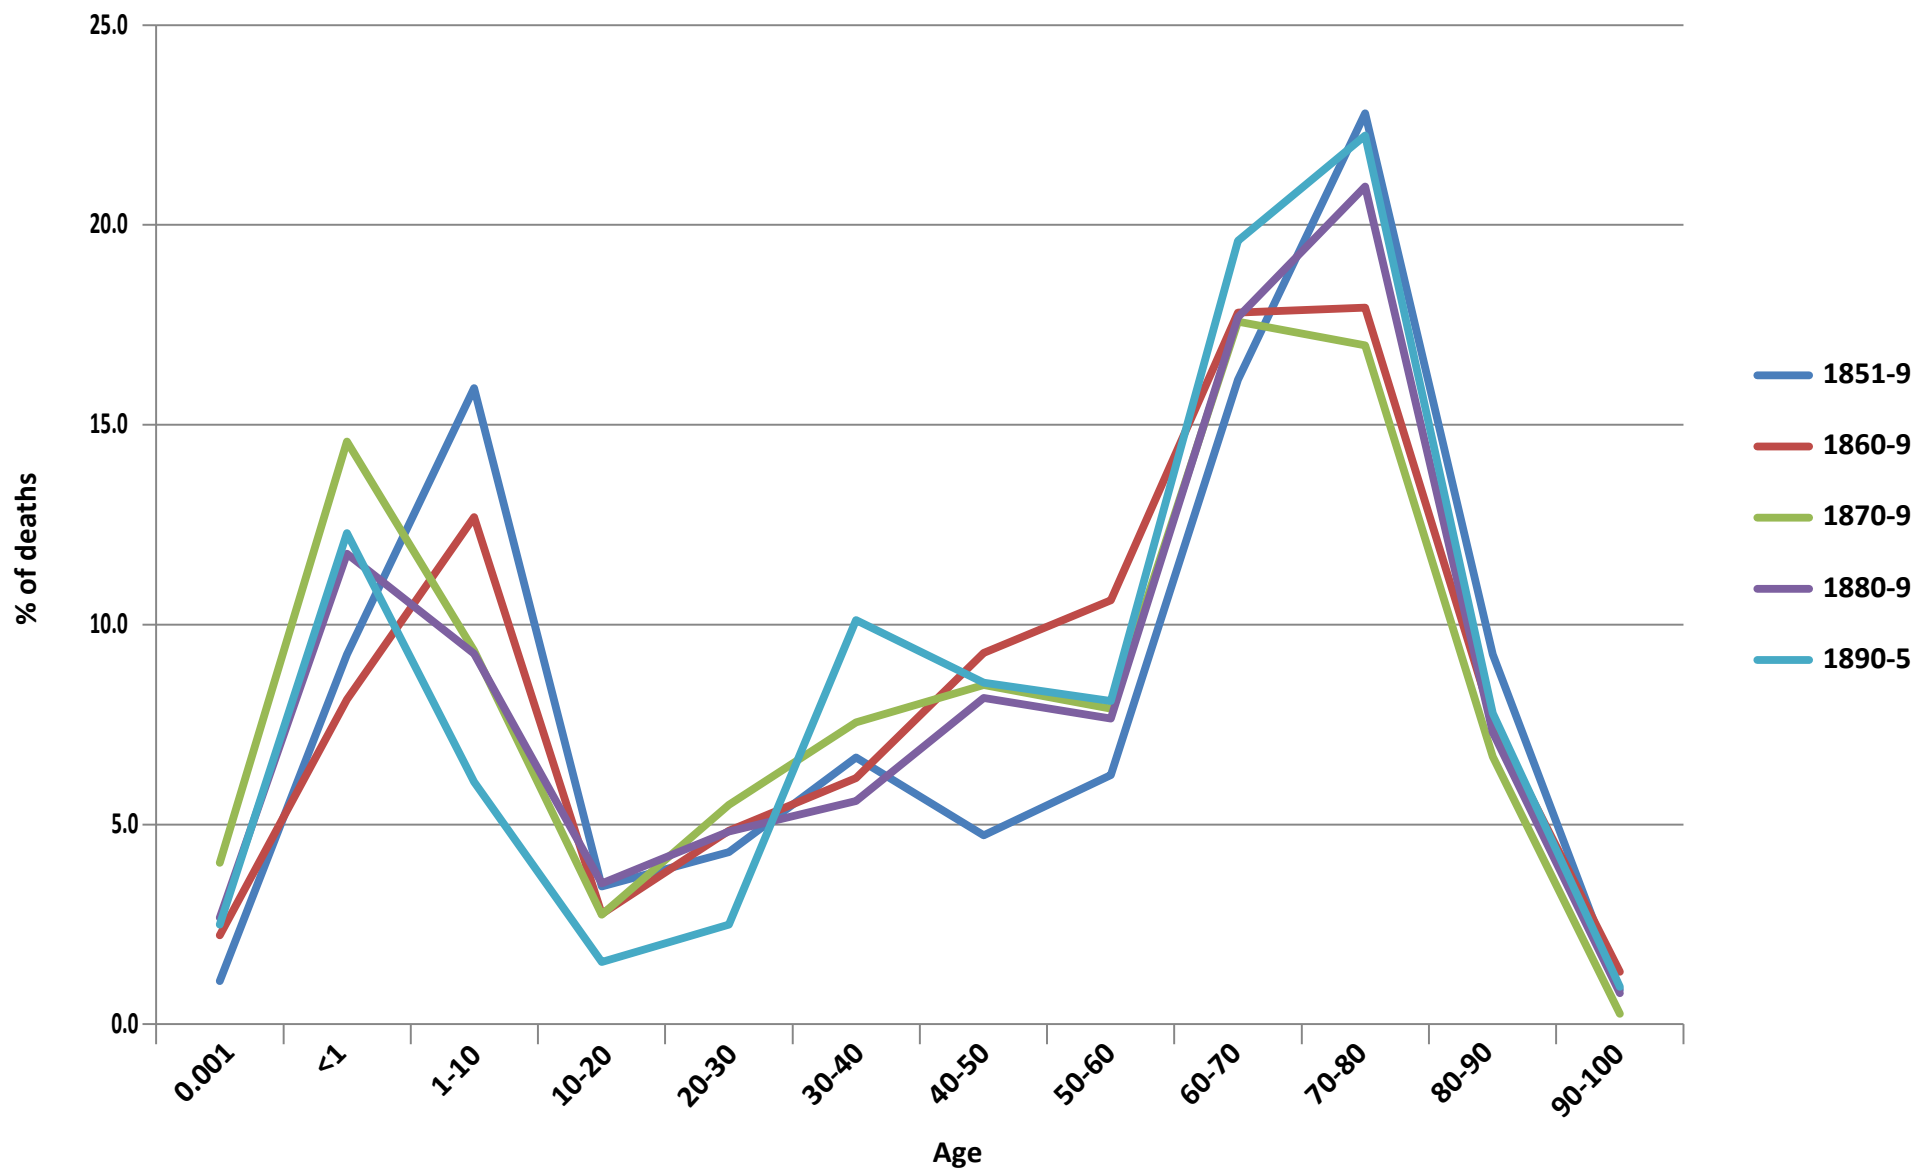

Summary by age

Totals						
Age	1851-9	1860-9	1870-9	1880-9	1890-5	Total
0.001	5	17	47	31	16	116
<1	43	62	170	137	79	491
1-10	74	97	109	108	39	427
10-20	16	21	32	41	10	120
20-30	20	37	64	56	16	193
30-40	31	47	88	65	65	296
40-50	22	71	99	95	55	342
50-60	29	81	92	89	52	343
60-70	75	136	205	206	126	748
70-80	106	137	198	244	143	828
80-90	43	58	78	85	50	314
90-100	4	10	3	9	6	32
U	2	7	28	29	2	68
Total	465	764	1166	1164	643	4202

% of total					
Age	1851-9	1860-9	1870-9	1880-9	1890-5
0.001	1.1	2.2	4.0	2.7	2.5
<1	9.2	8.1	14.6	11.8	12.3
1-10	15.9	12.7	9.3	9.3	6.1
10-20	3.4	2.7	2.7	3.5	1.6
20-30	4.3	4.8	5.5	4.8	2.5
30-40	6.7	6.2	7.5	5.6	10.1
40-50	4.7	9.3	8.5	8.2	8.6
50-60	6.2	10.6	7.9	7.6	8.1
60-70	16.1	17.8	17.6	17.7	19.6
70-80	22.8	17.9	17.0	21.0	22.2
80-90	9.2	7.6	6.7	7.3	7.8
90-100	0.9	1.3	0.3	0.8	0.9
U	0.4	0.9	2.4	2.5	0.3
Total	100.0	100.0	100.0	100.0	100.0

Deaths in Eastville workhouse by age and decade 1851-95

Deaths in Eastville workhouse by age 1851-95