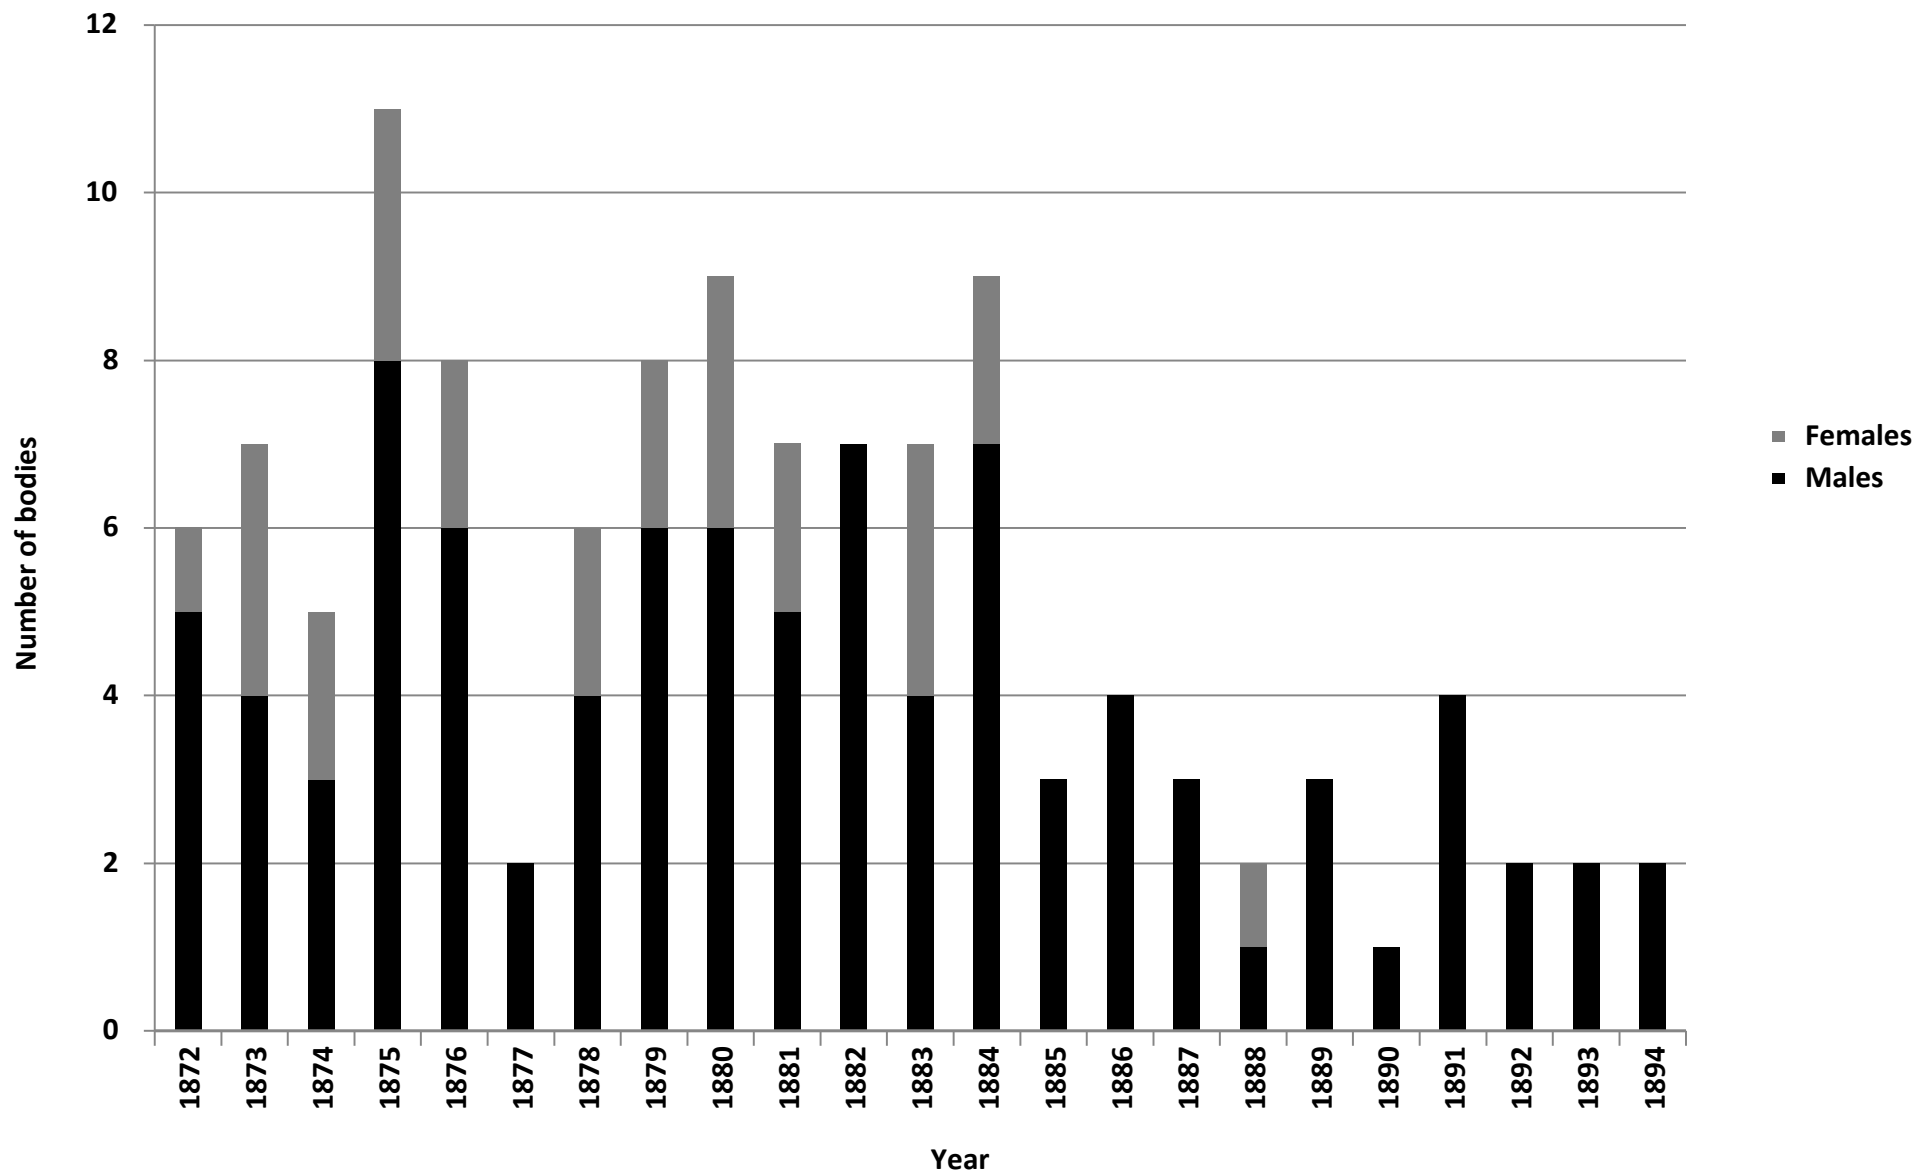

Eastville Workhouse Bodies recorded as passed to Medical School per year 1872-1894

Summary by month

Month	1851-9	1860-9	1870-9	1880-9	1890-5	Total
Jan	44	98	126	118	74	460
Feb	44	71	100	112	74	401
Mar	43	94	123	121	70	451
Apr	51	57	96	108	68	380
May	51	54	87	89	46	327
Jun	35	61	78	75	36	285
Jul	28	48	88	84	48	296
Aug	31	55	86	100	43	315
Sep	36	47	84	63	38	268
Oct	42	48	80	85	39	294
Nov	21	68	91	90	46	316
Dec	39	63	127	119	61	409
Total	465	764	1166	1164	643	4202