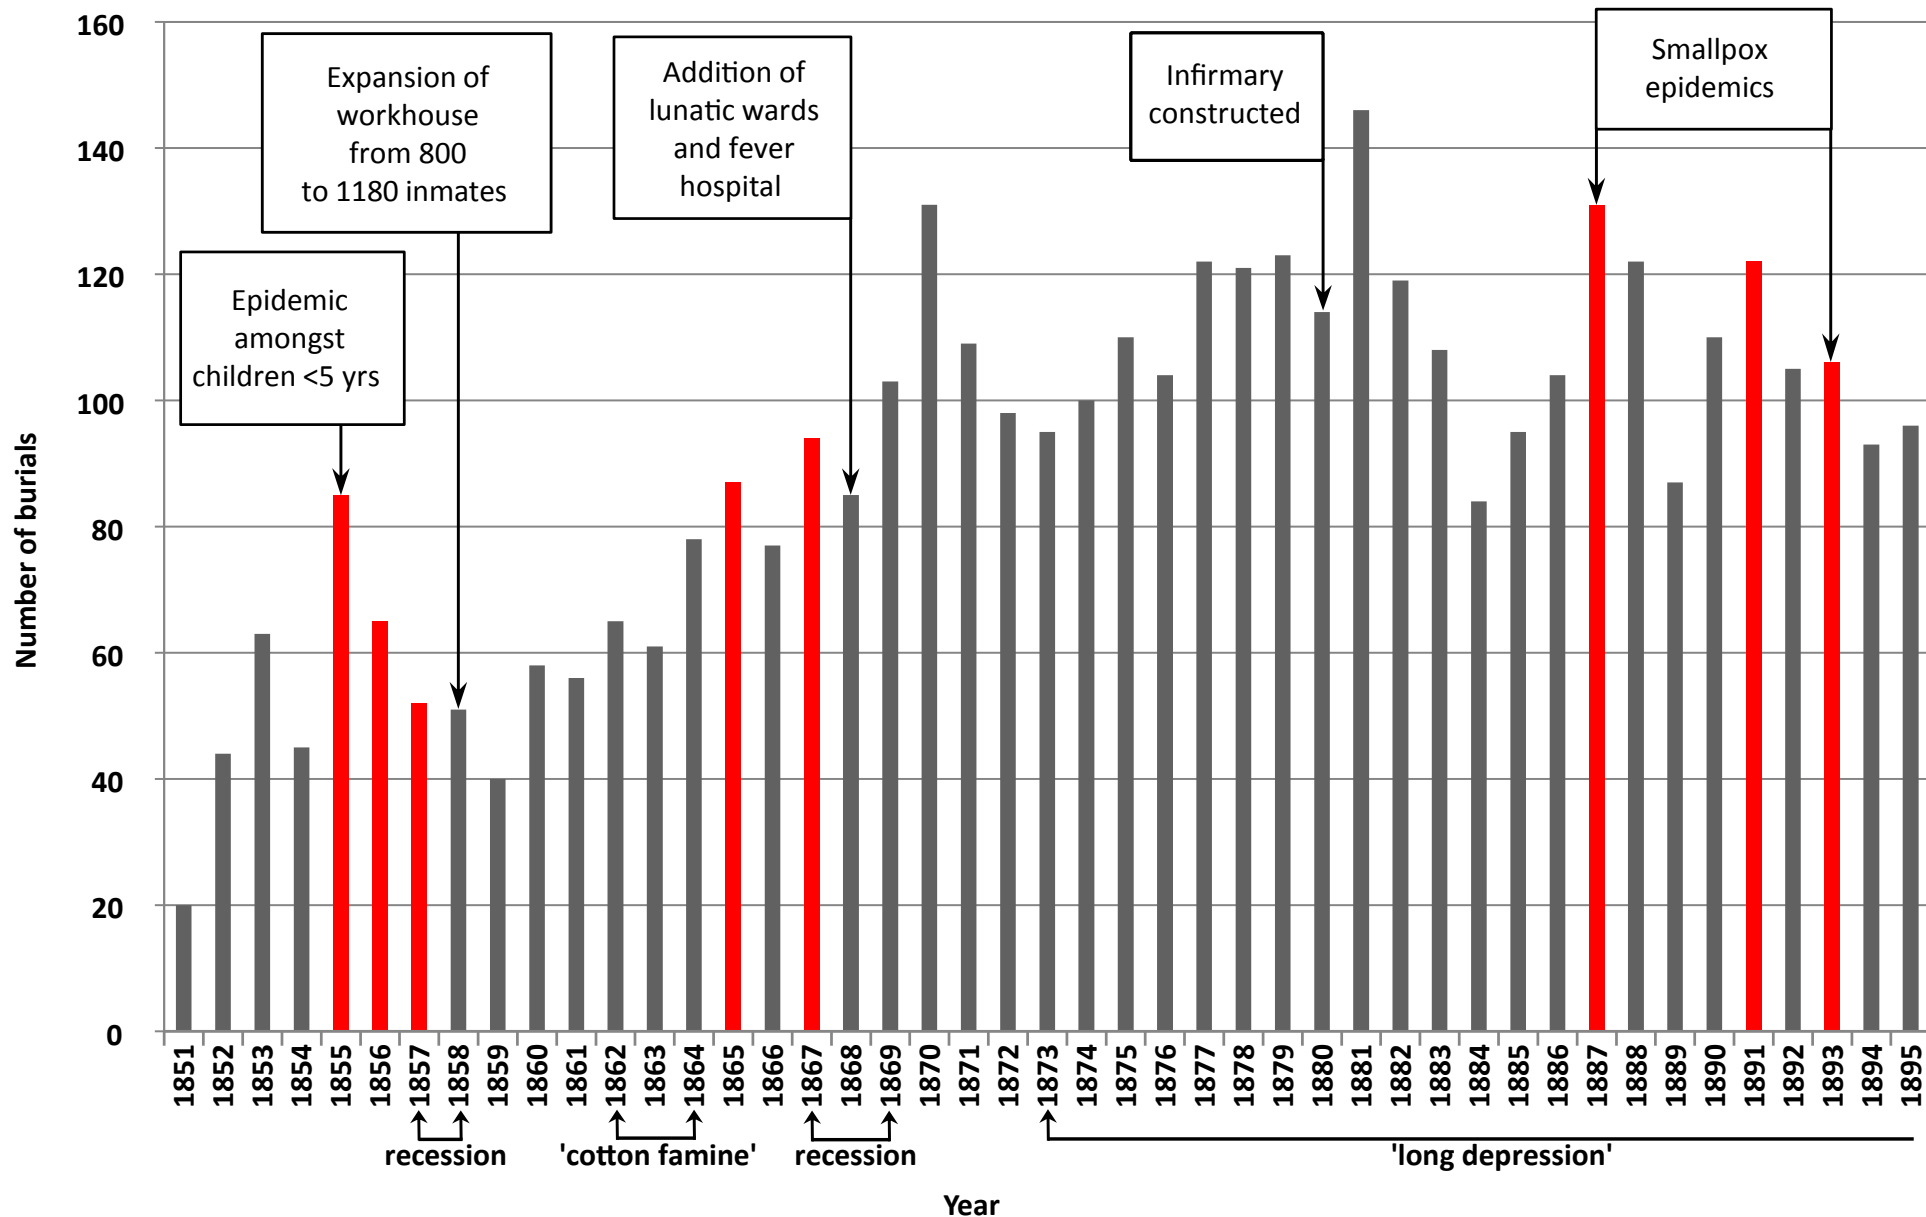

Year	Overall				Medical School				Burials at Rosemary Green			
	Males	Females	Unknown	Total	Males	Females	Unknown	Total	Males	Females	Unknown	Total
1878	69	56	2	127	4	2	0	6	65	54	2	121
1879	73	58	0	131	6	2	0	8	67	56	0	123
1880	67	54	2	123	6	3	0	9	61	51	2	114
1881	85	64	4	153	5	2	0	7	80	62	4	146
1882	66	59	1	126	7	0	0	7	59	59	1	119
1883	66	46	3	115	4	3	0	7	62	43	3	108
1884	59	33	1	93	7	2	0	9	52	31	1	84
1885	64	33	1	98	3	0	0	3	61	33	1	95
1886	57	49	2	108	4	0	0	4	53	49	2	104
1887	71	63	0	134	3	0	0	3	68	63	0	131
1888	81	42	1	124	1	1	0	2	80	41	1	122
1889	63	26	1	90	3	0	0	3	60	26	1	87
1890	61	50	0	111	1	0	0	1	60	50	0	110
1891	77	47	2	126	4	0	0	4	73	47	2	122
1892	58	48	1	107	2	0	0	2	56	48	1	105
1893	64	44	0	108	2	0	0	2	62	44	0	106
1894	59	35	1	95	2	0	0	2	57	35	1	93
1895	51	44	1	96	0	0	0	0	51	44	1	96
Total	2363	1778	61	4202	92	26	0	118	2271	1752	61	4084

Eastville workhouse burials at Rosemary Green 1851 - 1895